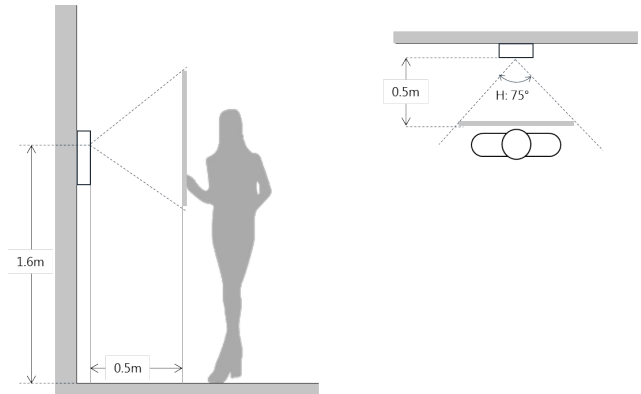

#### General

Ingress Protection	IP65
Tamper Switch	1
Installation	Flush
Material	Tempered glass
Power	DC 12V
Power Consumption	Standby ≤1W, Work ≤10W
Working Temperature	-40°C~+60°C
Relative Humidity	10%~90%RH
Dimensions	150.0mm×408.0mm×46.4mm
Weight	1.6Kg

Dimensions

View Area

Application