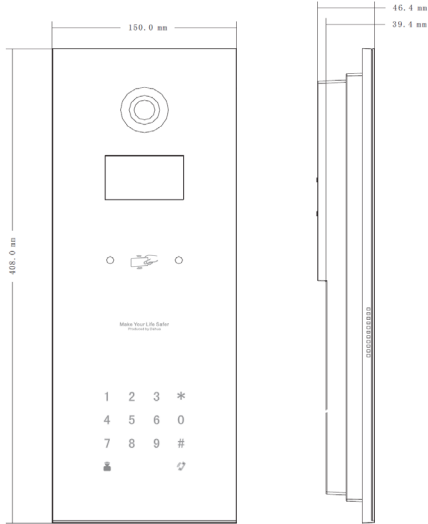

RS485	1
-------	---

#### General

Ingress Protection	IP65
Tamper Switch	1
Installation	Flush
Material	Tempered glass
Power	DC 12V
Power Consumption	Standby ≤1W, Work ≤10W
Working Temperature	-40°C~+60°C
Relative Humidity	10%~90%RH
Dimensions	150.0mm×408.0mm×46.4mm
Weight	1.6Kg

Dimensions

View Area

Application